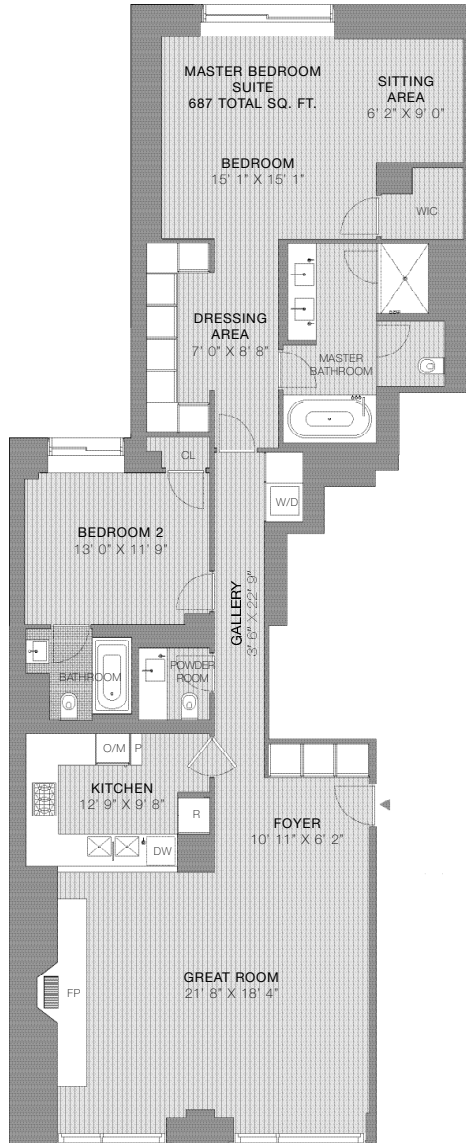

Residence Park 9A

1,837 Square Feet

170 Square Meters

2 Bedrooms

2 Bathrooms plus Powder Room

Foyer

Gallery

Great Room on Park with

Wood-Burning Fireplace

Kitchen

Master Bedroom Suite

includes Sitting Area

and Dressing Area